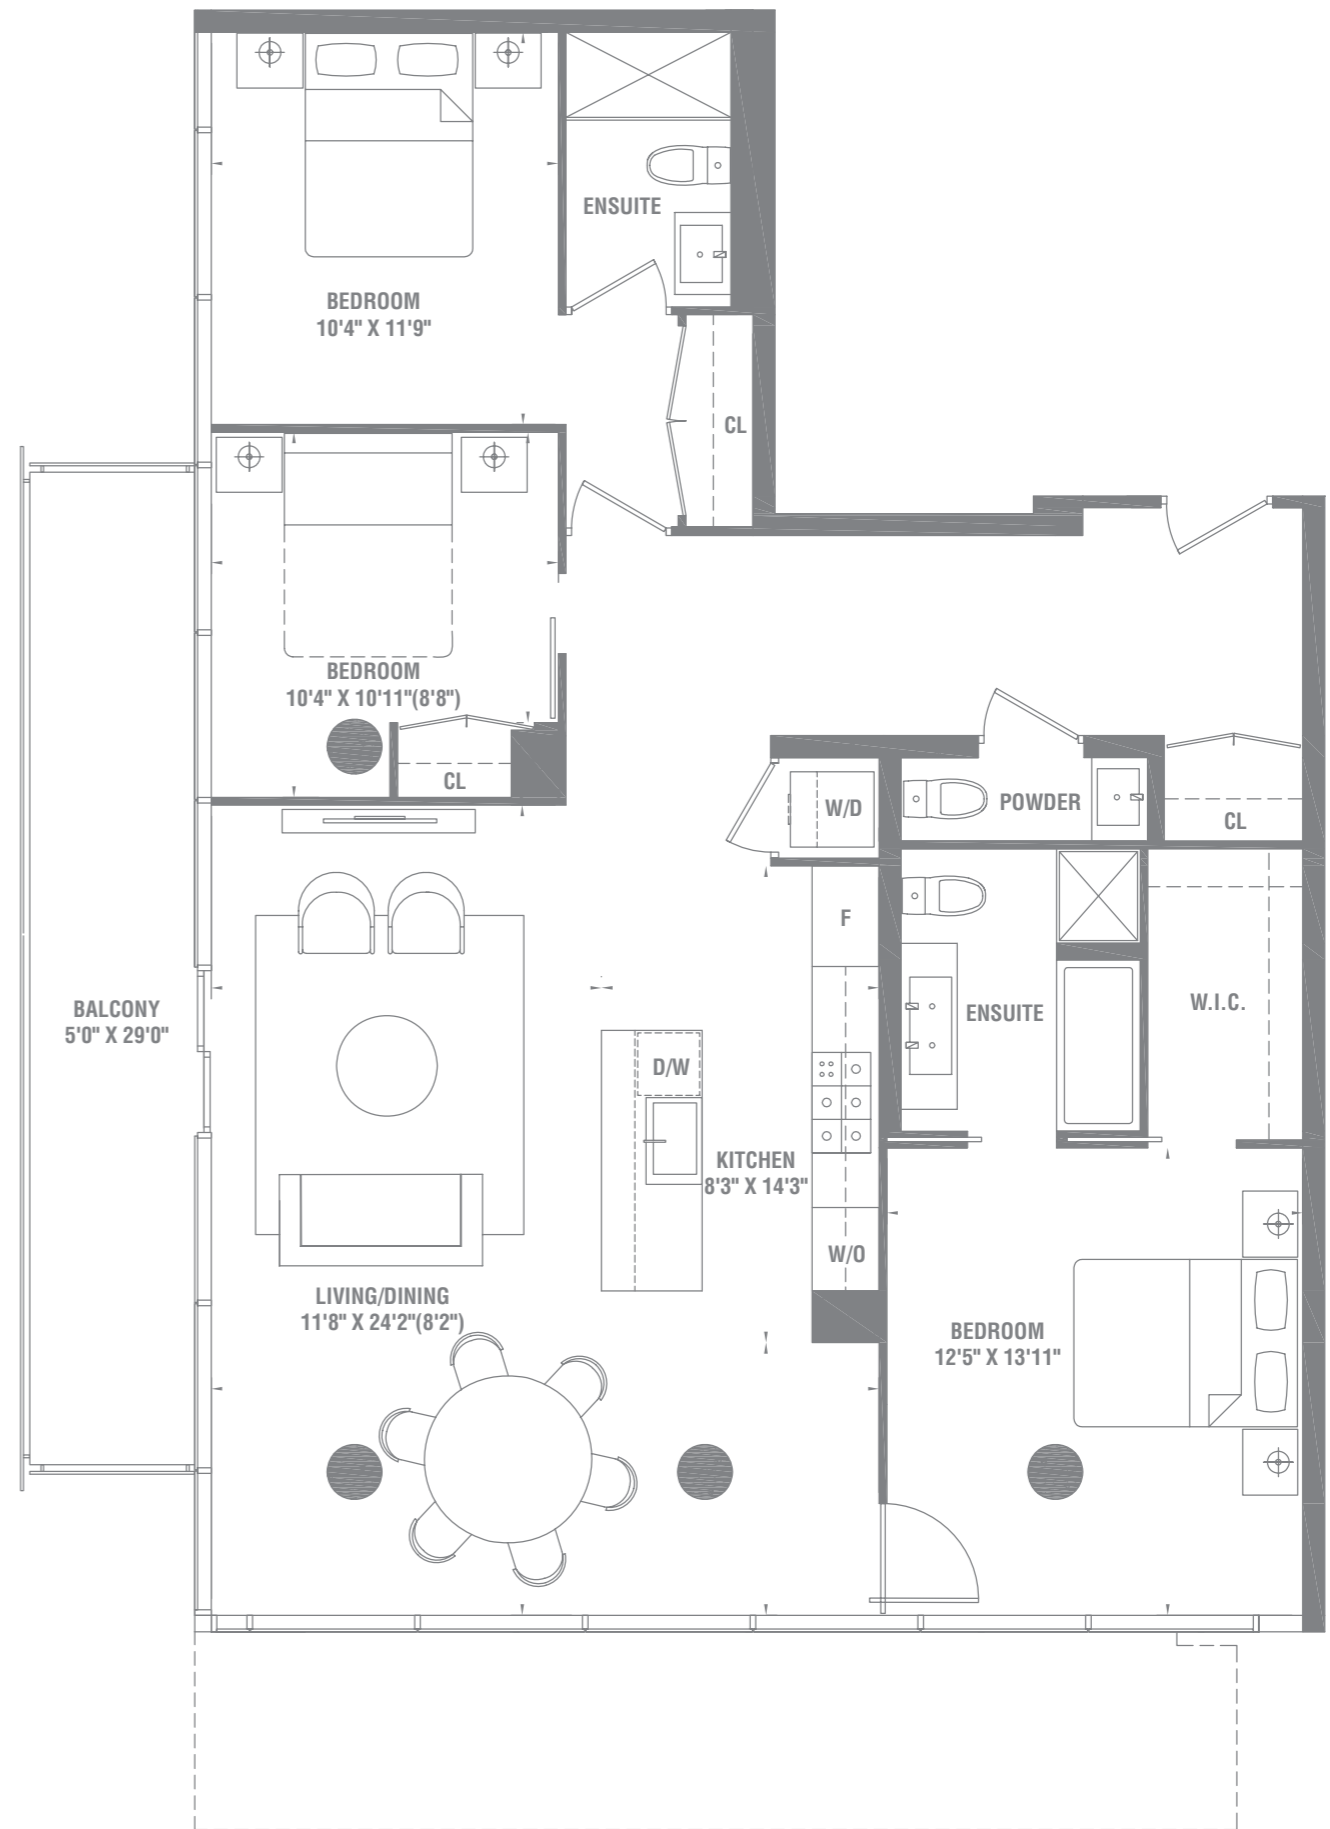

3 BEDROOM

PH-47 1384 SQ.FT.

SUITE AREA: 1384 SQ.FT. • BALCONY AREA: 145 SQ.FT.*
 TOTAL AREA: 1529 SQ.FT.

12TH FLOOR

LAKE ONTARIO

13TH FLOOR

LAKE ONTARIO

14TH FLOOR

LAKE ONTARIO

Materials, specifications and floor plans are subject to change without notice. All floor plans are approximate dimensions. Actual usable floor space may vary from the stated floor area. E. & O.E. *Balcony sizes and placement vary depending upon exact location in building.