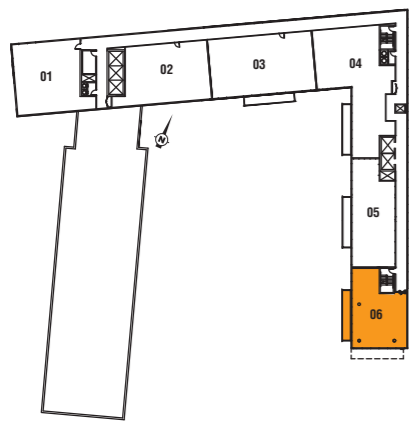

3 BEDROOM

PH-47 1384 SQ.FT.

SUITE AREA: 1384 SQ.FT. • BALCONY AREA: 145 SQ.FT.*
 TOTAL AREA: 1529 SQ.FT.

12TH FLOOR

LAKE ONTARIO

13TH FLOOR

LAKE ONTARIO

14TH FLOOR

LAKE ONTARIO

Materials, specifications and floor plans are subject to change without notice. All floor plans are approximate dimensions. Actual usable floor space may vary from the stated floor area. E. & O.E. *Balcony sizes and placement vary depending upon exact location in building.