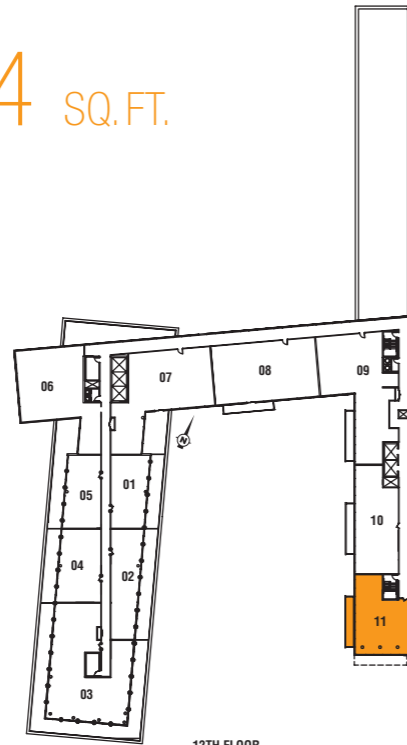

3 BEDROOM

PH-47 1384 SQ.FT.

SUITE AREA: 1384 SQ.FT. • BALCONY AREA: 145 SQ.FT.*
 TOTAL AREA: 1529 SQ.FT.

12TH FLOOR

LAKE ONTARIO

13TH FLOOR

LAKE ONTARIO

14TH FLOOR

LAKE ONTARIO

Materials, specifications and floor plans are subject to change without notice. All floor plans are approximate dimensions. Actual usable floor space may vary from the stated floor area. E. & O.E. *Balcony sizes and placement vary depending upon exact location in building.