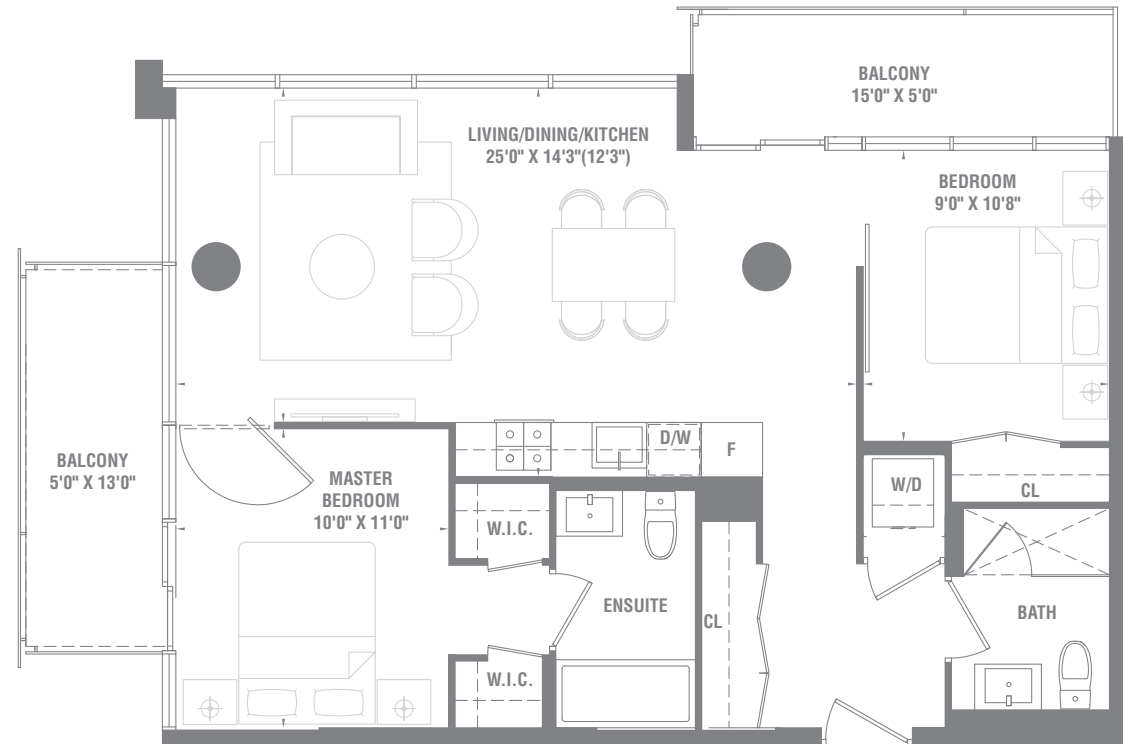

2 BEDROOM

P-047 786-817 SQ.FT.

SUITE AREA: 786-817 SQ.FT. • BALCONY AREA: 140 SQ.FT.*
TOTAL AREA: 926-957 SQ.FT.

LAKE ONTARIO

LAKE ONTARIO