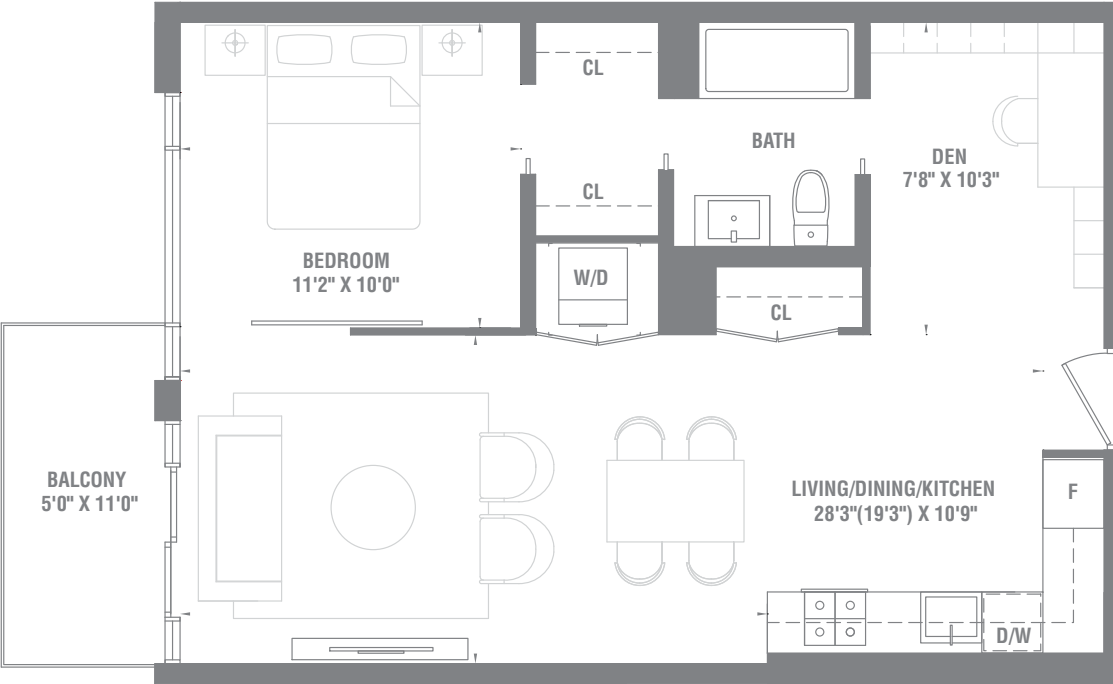

1 BEDROOM + DEN

P-041 680 SQ. FT.

SUITE AREA: 680 SQ.FT. • BALCONY AREA: 55 SQ.FT.*
TOTAL AREA: 735 SQ.FT.