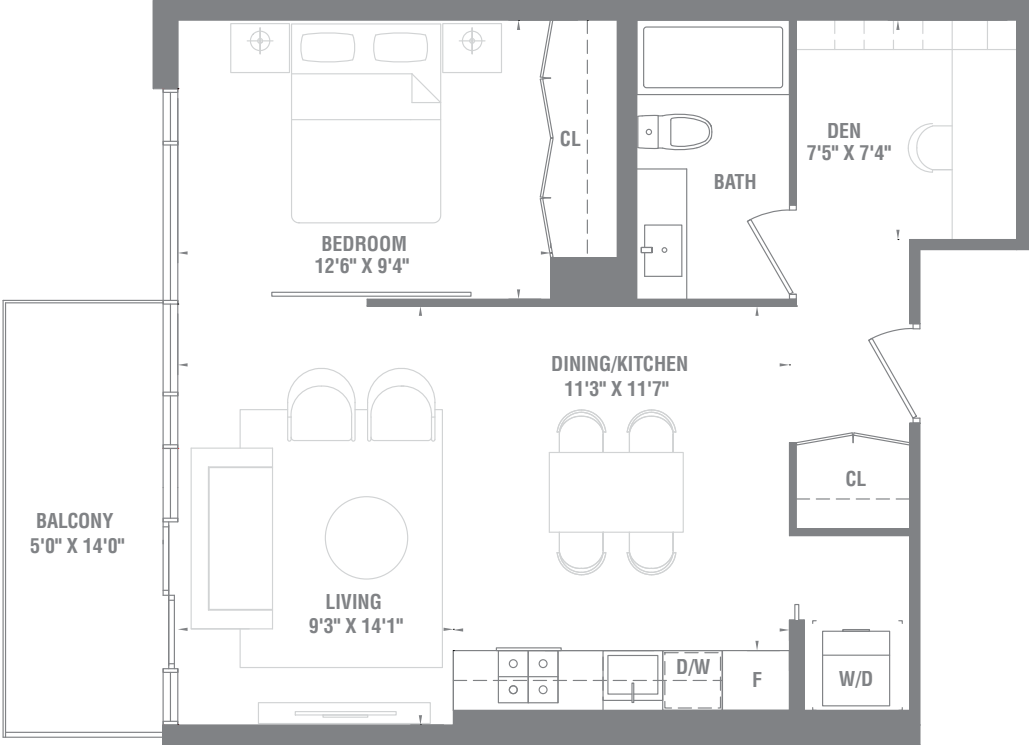

1 BEDROOM + DEN

P-039 653 SQ. FT.

SUITE AREA: 653 SQ.FT. • BALCONY AREA: 70 SQ.FT.*
TOTAL AREA: 723 SQ.FT.