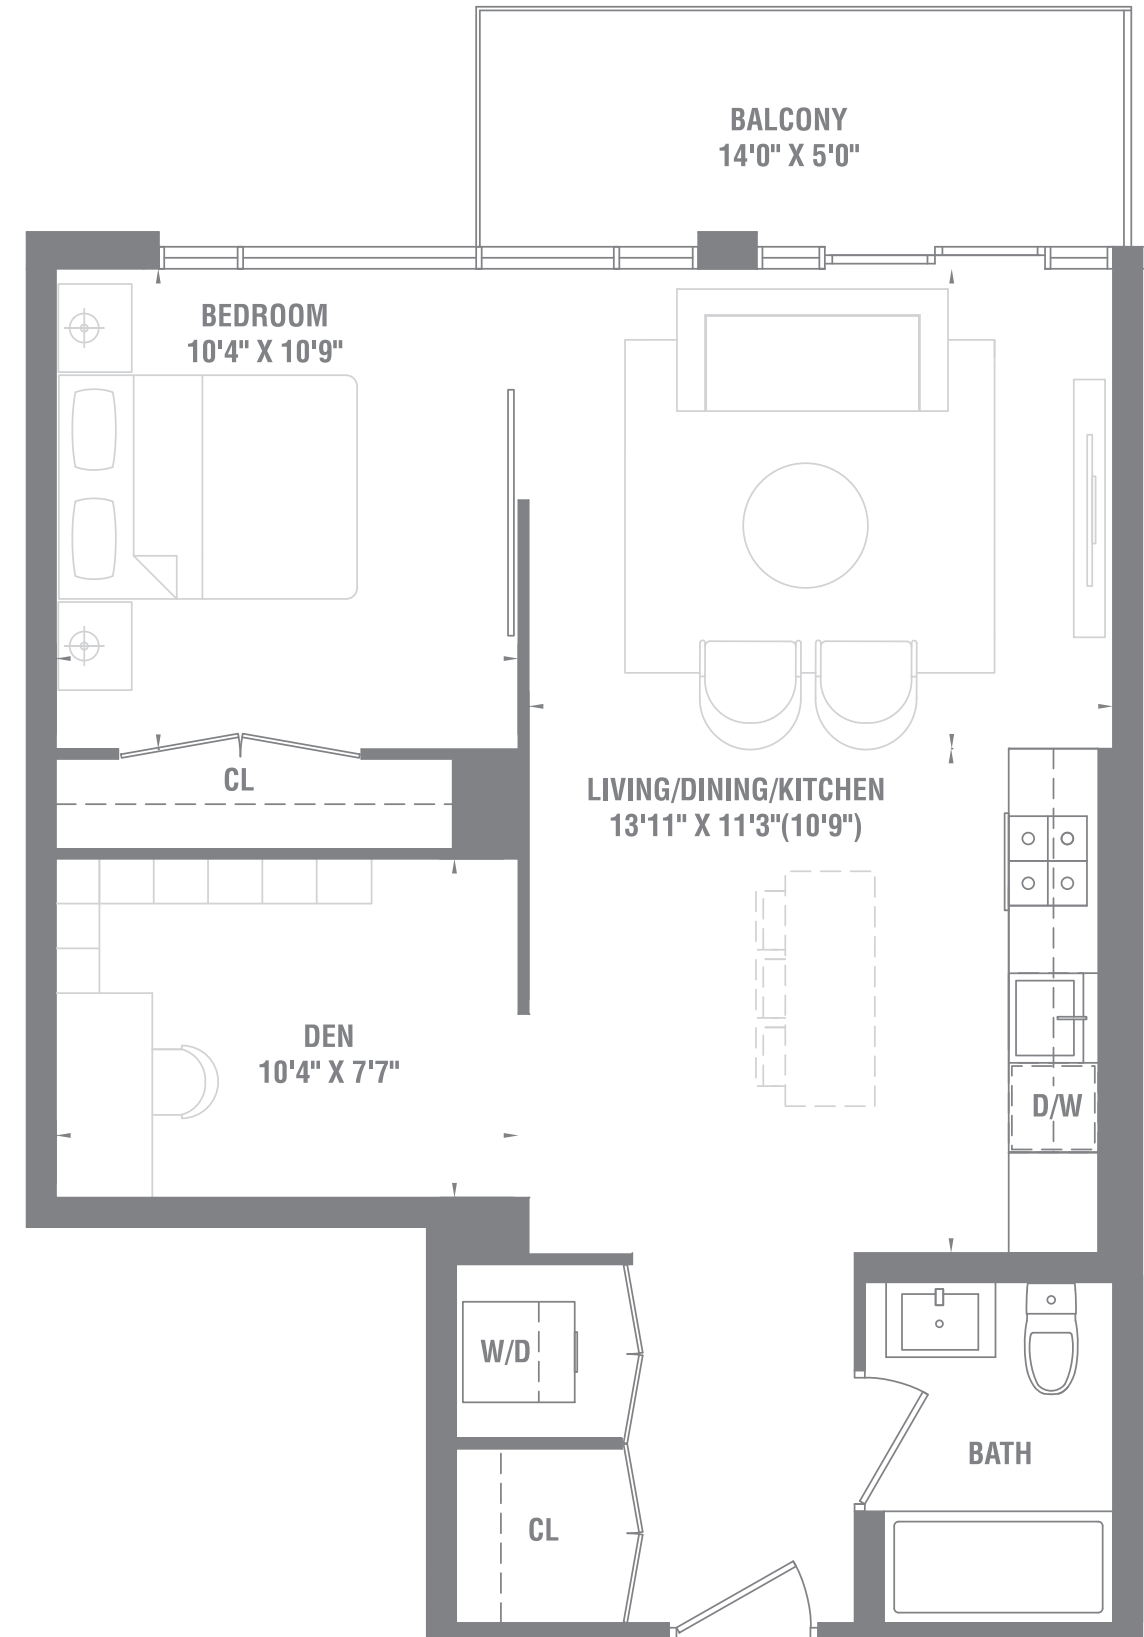

1 BEDROOM + DEN

P-038 648 SQ. FT.

SUITE AREA: 648 SQ.FT. • BALCONY AREA: 70 SQ.FT.*
TOTAL AREA: 718 SQ.FT.

FLOORS 3-4

LAKE ONTARIO

FLOORS 5-10

LAKE ONTARIO

PIER 27
RESIDENCES ON THE LAKE