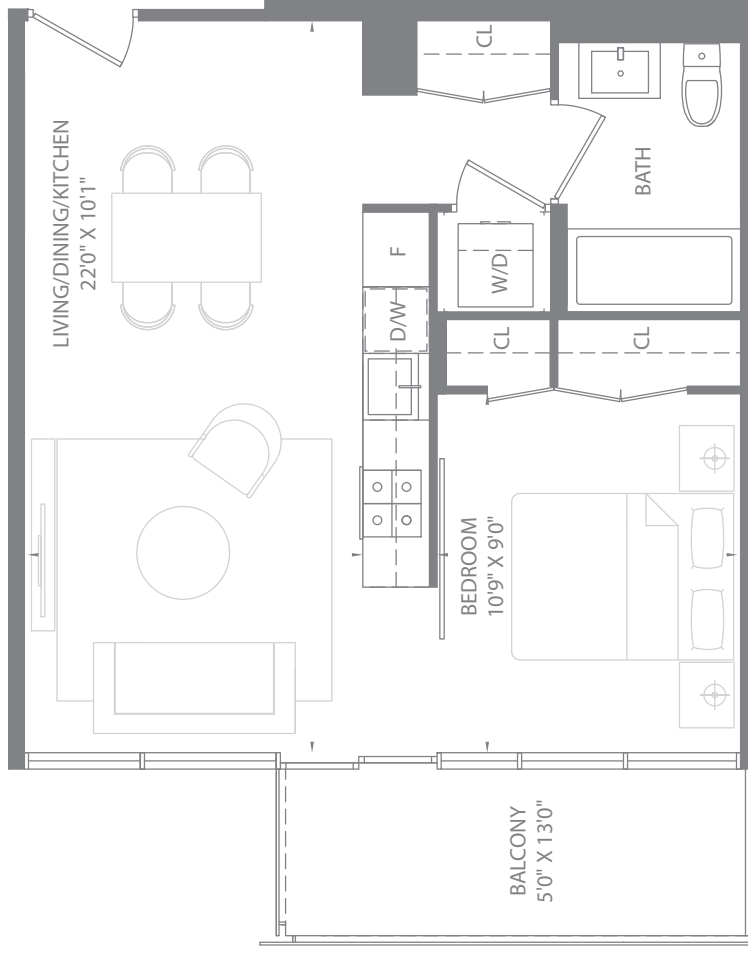

1 BEDROOM

P-033 500-507 SQ.FT.

SUITE AREA: 500-507 SQ.FT. + BALCONY AREA: 65 SQ.FT.*

TOTAL AREA: 565-572 SQ.FT.

PIER 27
RESIDENCES ON THE LAKE